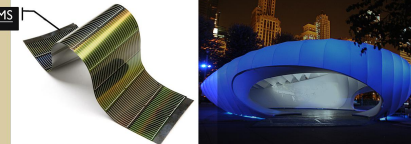

20 M

10 M

tornado sculpture

MINI WIND TURBINE

WIND TURBINE HOUSED IN FRAME INSIDE THE SPIRAL

THIN SOLAR CELL FILMS

BUTTERFLY WINGS GLOWS AT NIGHT WITH LED LIGHTS EXPRESSING DIFFERENT LIGHTING COLORS AND PATTERNS TO CREATE A DRAMATIC FEEL TO THE URBAN SPACE